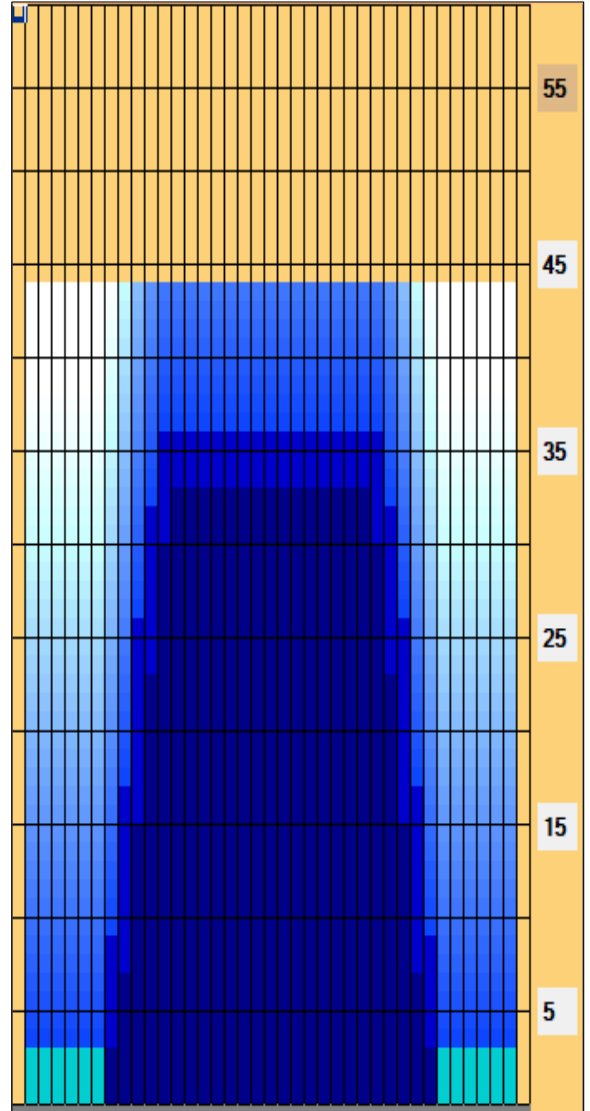

Big Ben

Oil Pattern Distance:	44 Feet	Reverse Brush Drop:	44 Feet	Oil Per Board:	50 uL
Forward Oil Total:	17.15 mL	Reverse Oil Total:	10.6 mL	Volume Oil Total:	27.75 mL
Forward Boards Crossed:	343 Boards	Reverse Boards Crossed:	212 Boards	Total Boards Crossed:	555 Boards

	Start	Stop	Loads	Speed	Crossed	Start	End	Feet	T.Oil
1	2L	2R	3	14	111	0.0	3.9	3.9	5550
2	9L	9R	2	14	46	3.9	7.8	3.9	2300
3	10L	10R	3	18	63	7.8	15.4	7.6	3150
4	11L	11R	3	18	57	15.4	23.0	7.6	2850
5	12L	12R	3	18	51	23.0	30.6	7.6	2550
6	13L	13R	1	18	15	30.6	33.1	2.5	750
7	2L	2R	0	22	0	33.1	39.0	5.9	0
8	2L	2R	0	26	0	39.0	44.0	5.0	0

Conditioner:
Type In or Select One

TransferType:
Type In or Select One

- Forward
- Reverse
- Combined
- Buff