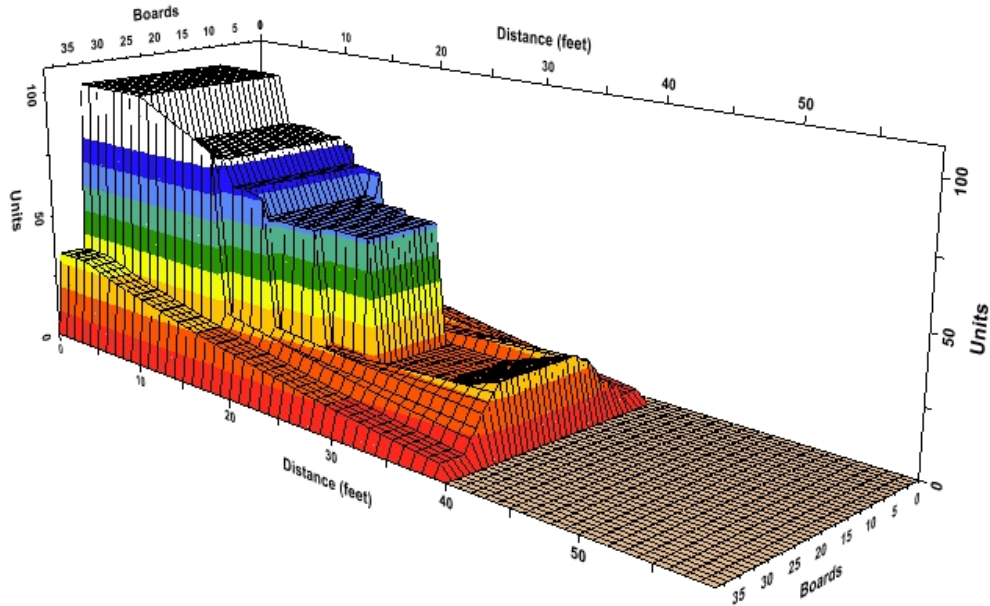

# Ralli 2021

Oil Per Board: 40 uL

Oil Pattern Distance: 39 Feet

Volume Oil Total: 22.92 mL

Total Boards Crossed: 573 Boards

Forward Oil Total: 16.68 mL  
Forward Boards Crossed: 417 Boards

Reverse Oil Total: 6.24 mL  
Reverse Boards Crossed: 156 Boards

	Start	Stop	Loads	Speed	Crossed	Start	End	Feet	T.Oil
1	2L	2R	3	10	111	0.0	2.8	2.8	4440
2	6L	7R	3	10	84	2.8	7.0	4.2	3360
3	8L	8R	2	14	50	7.0	10.9	3.9	2000
4	10L	9R	3	14	66	10.9	16.8	5.9	2640
5	11L	10R	2	18	40	16.8	21.9	5.1	1600
6	12L	11R	2	18	36	21.9	27.0	5.1	1440
7	14L	12R	2	22	30	27.0	33.2	6.2	1200
8	2L	2R	0	26	0	33.2	39.0	5.8	0

Navigation: Forward Reverse More

	Start	Stop	Loads	Speed	Crossed	Start	End	Feet	T.Oil
1	2L	2R	0	30	0	39.0	28.0	-11.0	0
2	15L	13R	2	14	26	28.0	24.1	-3.9	1040
3	13L	11R	2	14	34	24.1	20.2	-3.9	1360
4	10L	9R	2	14	44	20.2	16.3	-3.9	1760
5	8L	7R	2	10	52	16.3	13.5	-2.8	2080
6	2L	2R	0	10	0	13.5	0.0	-13.5	0

Navigation: Forward Reverse More

- Left 90°
- Left 45°
- Front 0°
- Front 45°
- Overhead
- Right 90°
- Right 45°