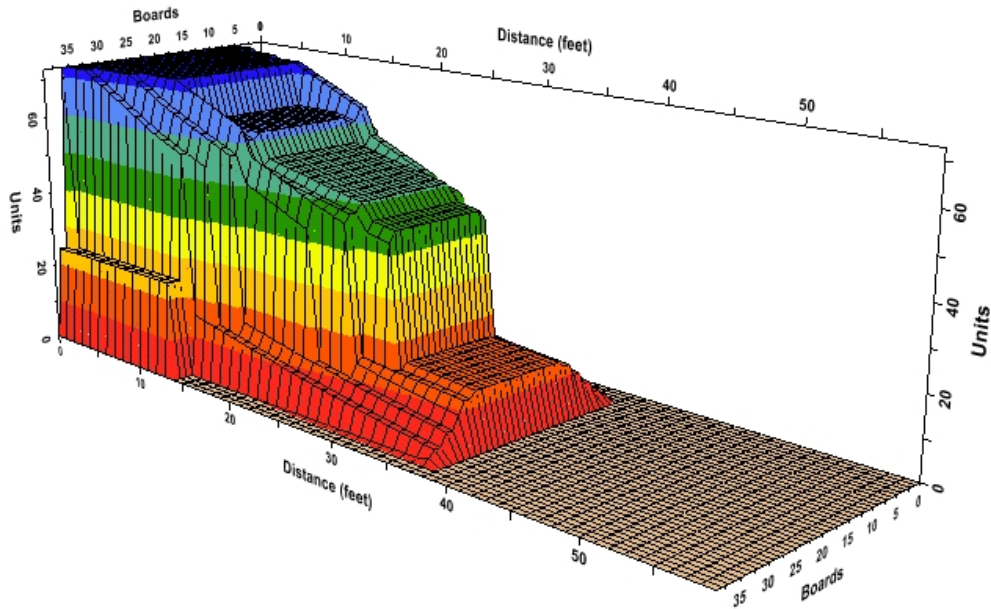

Kegel Challenge Series - BROADWAY - 4537 (50 uL)

Oil Per Board: 50 uL

Oil Pattern Distance: 37 Feet

Volume Oil Total: 23.25 mL

Total Boards Crossed: 465 Boards

Forward Oil Total: 11 mL

Forward Boards Crossed: 220 Boards

Reverse Oil Total:

12.25 mL

Reverse Boards Crossed:

245 Boards

	Start	Stop	Loads	Speed	Crossed	Start	End	Feet	T.Oil
1	4L	4R	1	14	33	0.0	0.0	0.0	1650
2	5L	5R	1	14	31	0.0	1.9	1.9	1550
3	7L	7R	2	14	54	1.9	5.8	3.9	2700
4	9L	9R	2	14	46	5.8	9.7	3.9	2300
5	11L	10R	2	18	40	9.7	14.8	5.1	2000
6	13L	12R	1	18	16	14.8	17.3	2.5	800
7	2L	2R	0	18	0	17.3	24.0	6.7	0
8	2L	2R	0	22	0	24.0	31.0	7.0	0
9	2L	2R	0	26	0	31.0	37.0	6.0	0

Navigation: Forward Reverse More

	Start	Stop	Loads	Speed	Crossed	Start	End	Feet	T.Oil
1	2L	2R	0	30	0	37.0	31.0	-6.0	0
2	12L	11R	1	22	18	31.0	27.9	-3.1	900
3	10L	9R	1	18	22	27.9	25.4	-2.5	1100
4	8L	8R	3	18	75	25.4	17.8	-7.6	3750
5	7L	7R	1	14	27	17.8	15.9	-1.9	1350
6	6L	6R	1	14	29	15.9	14.0	-1.9	1450
7	2L	2R	2	14	74	14.0	10.1	-3.9	3700
8	2L	2R	0	14	0	10.1	0.0	-10.1	0

Navigation: Forward Reverse More

- Left 90°
- Left 45°
- Front 0°
- Front 45°
- Overhead
- Right 90°
- Right 45°